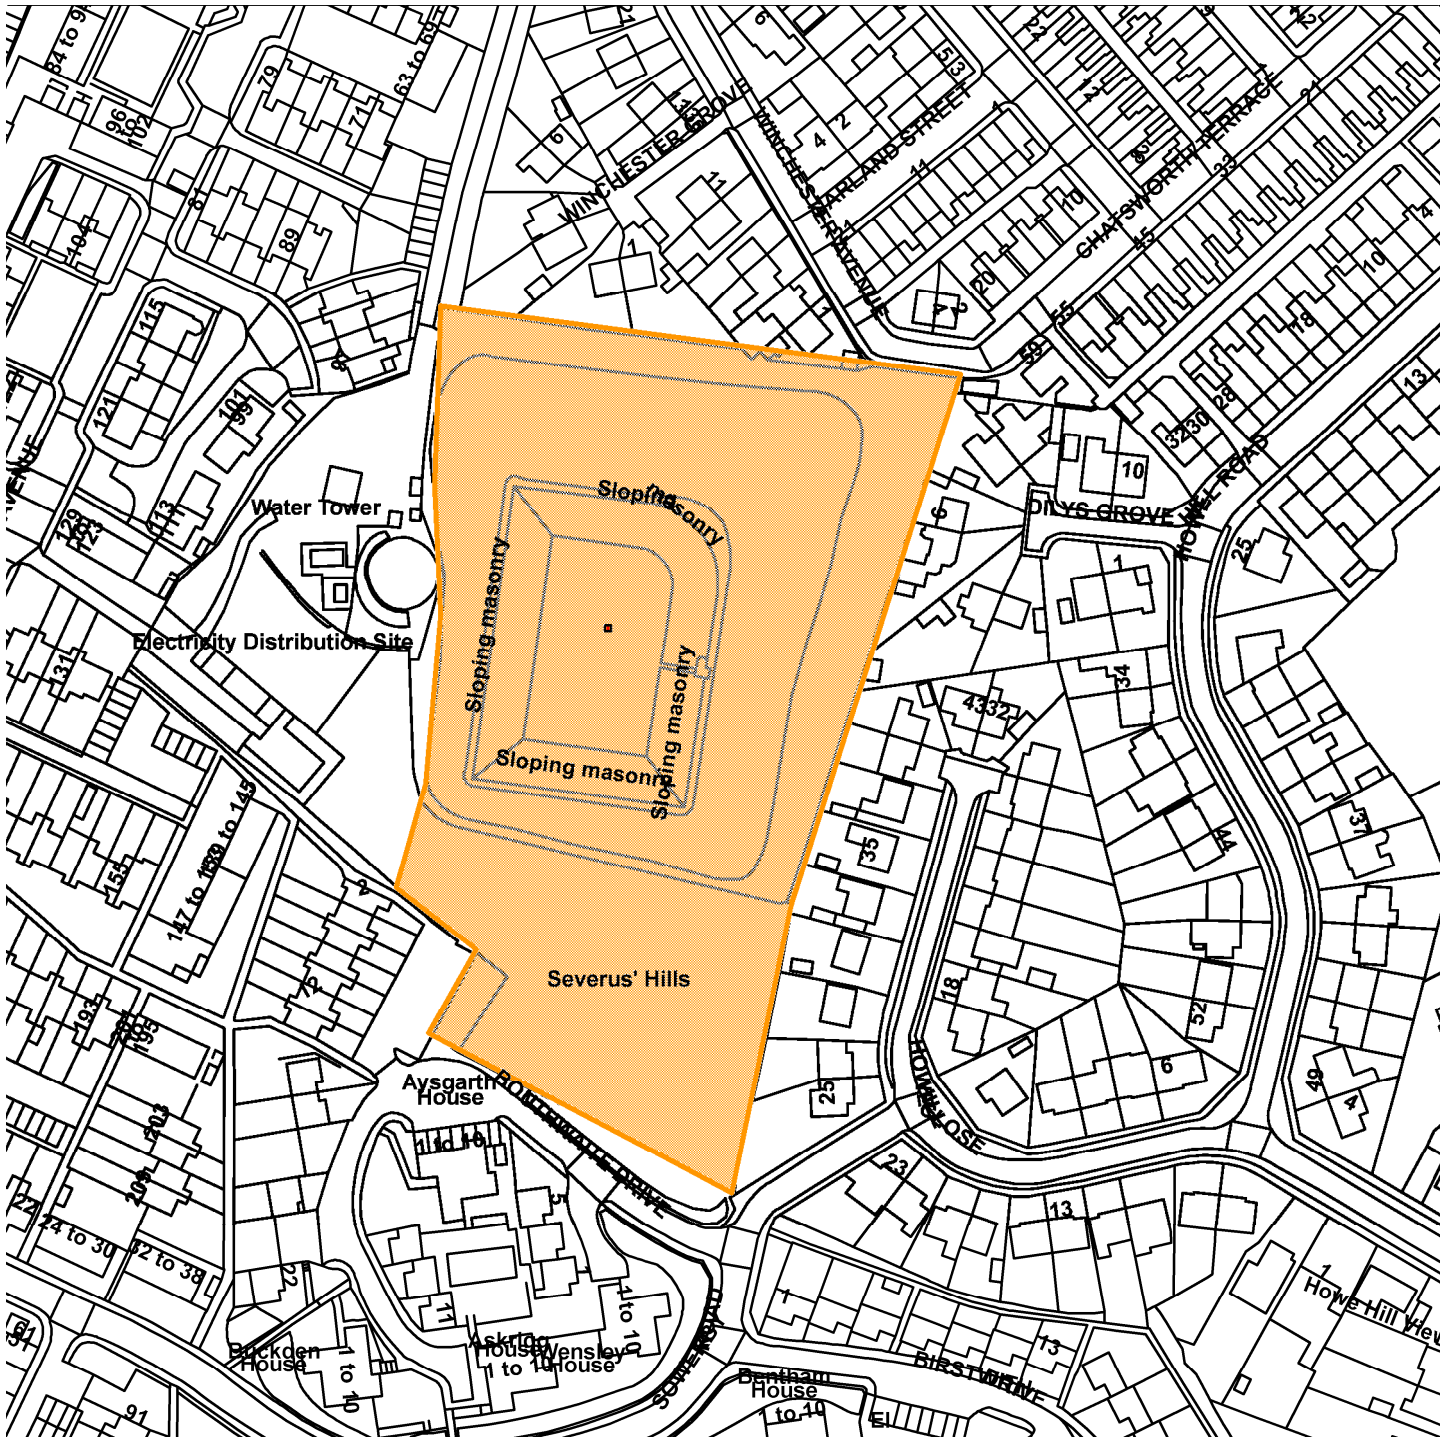

GIS by ESRI (UK)

Scale : 1:1685

Reproduced from the Ordnance Survey map with the permission of the Controller of Her Majesty's Stationery Office © Crown Copyright 2000.

Unauthorised reproduction infringes Crown Copyright and may lead to prosecution or civil proceedings.

Organisation	Not Set
Department	Not Set
Comments	Site Plan
Date	08 November 2017
SLA Number	Not Set